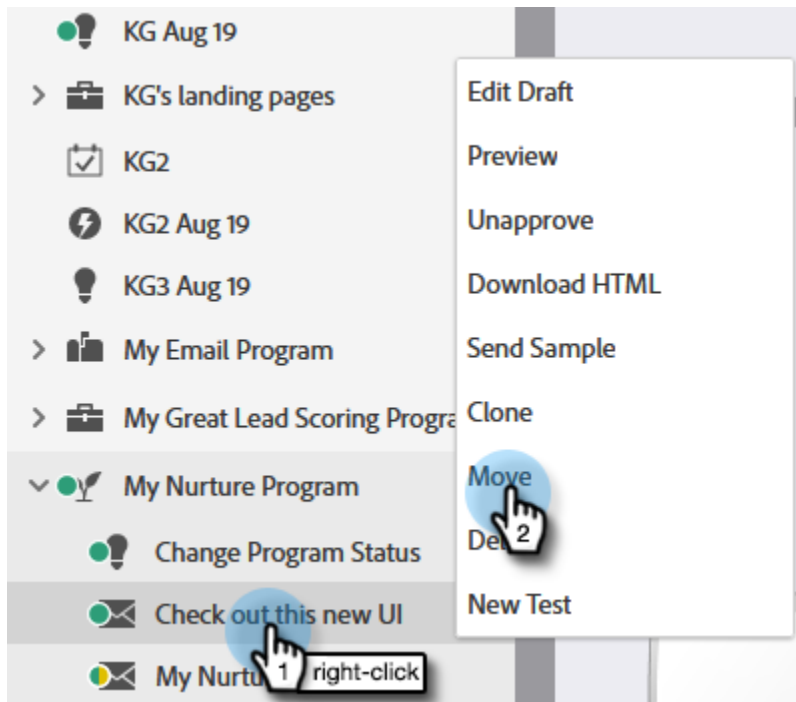

Moving Assets

In Progress

Drag and drop is not currently available, but you can still easily relocate assets.

Note

Folders in the Design Studio can be moved within the same workspace, but not across workspaces at this time.

1. In the tree, locate the asset you want moved. Right-click on it and select **Move**.

2. Choose the destination section.